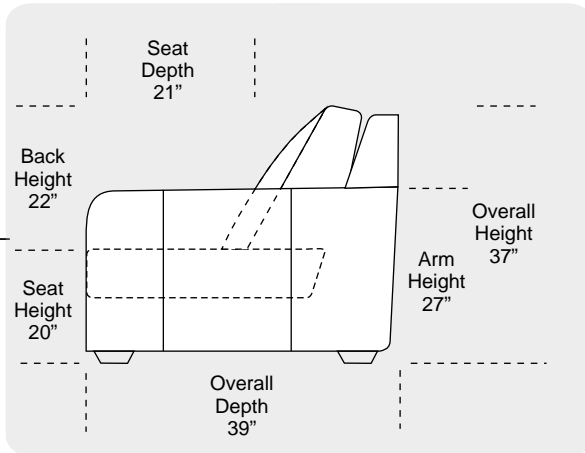

Monte Carlo

2180 Wible Rd
Bakersfield, CA 93304
661-833-8167

6801 White Lane - Unite B1
Bakersfield, CA 93309
661-836-0070

randdleatherfurniture.com

Leather Furniture
Bakersfield, CA.

Features

- * **Standard:**
 - All Full or Top-Grain Leather
 - All hardwood frames
- * **Options:**
 - Down Seats (Additional Charges Apply)
 - Down Backs (Additional Charges Apply)
 - No. 33 Firm Seating
- * **Sleeper Options:**
 - Deluxe Queen Mattress (Additional Charges Apply)
 - Air Dream Queen Mattress (Additional Charges Apply)
- * **Special Orders shipped within 4-6 weeks**