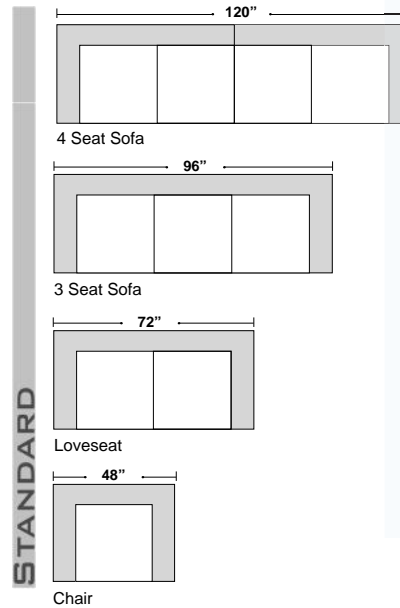

Monte Carlo

2180 Wible Rd
Bakersfield, CA 93304
661-833-8167

6801 White Lane - Unite B1
Bakersfield, CA 93309
661-836-0070

randdleatherfurniture.com

Leather Furniture
Bakersfield, CA.

Features

- * **Standard:**
 - All Full or Top-Grain Leather
 - All hardwood frames
- * **Options:**
 - Down Seats (Additional Charges Apply)
 - Down Backs (Additional Charges Apply)
 - No. 33 Firm Seating
- * **Sleeper Options:**
 - Deluxe Queen Mattress (Additional Charges Apply)
 - Air Dream Queen Mattress (Additional Charges Apply)
- * **Special Orders shipped within 4-6 weeks**