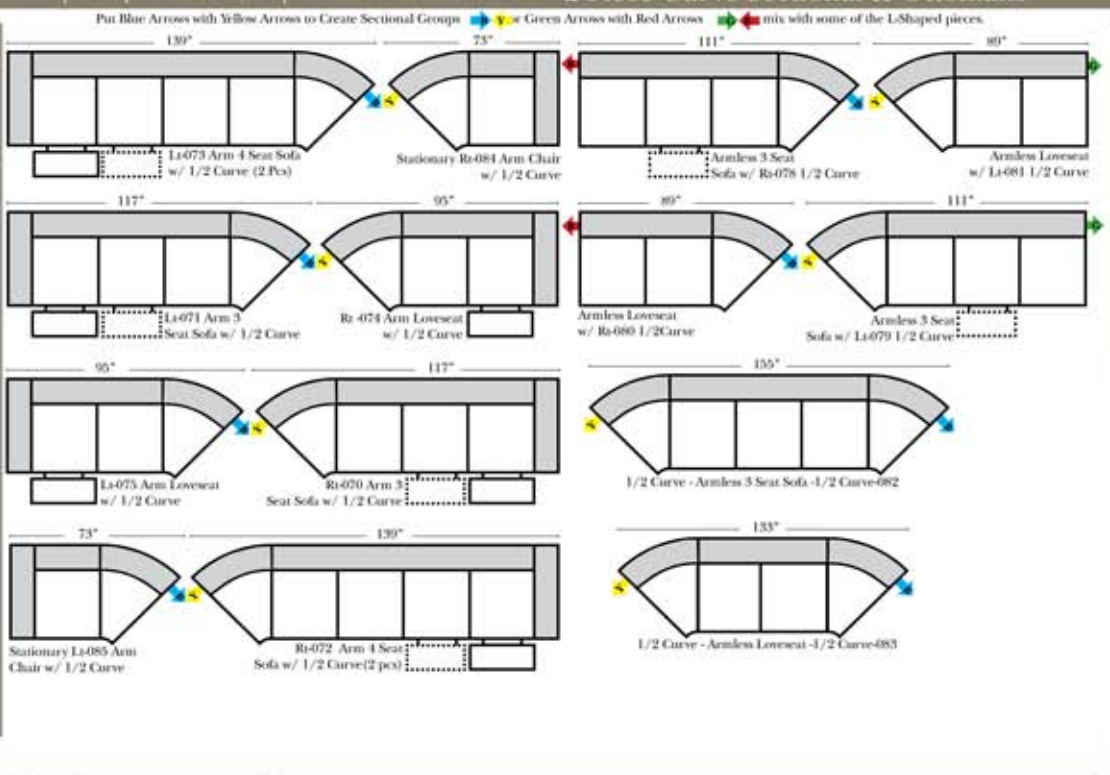

Mirage

European

Leather Furniture
Bakersfield, CA.

Standard & Armless

(All 4 seat items ship as one piece if stationary, two pieces if motion installed)

2 Piece Curve Sectional & Ottomans

L-Shape / 90 Degree Sectional

Note:
All Dimensions are approximate, if accuracy is crucial, please contact us for validation of the dimensions shown. However, a 1" to 2" variance can still apply due to foam and upholstery.

Mirage

European

Suggested Configura

Leather Furniture
Bakersfield, CA.

Stationary Armless 3 Seat Sofa (20)

Right Arm 1 Seat Sofa
w/ Left Return (22) (2 pc)

Right Arm 3 Seat
Sofa w/ 1/2 Curve

Left Arm 1 Seat Sofa
w/ Right Return (22) (2 pc)

Left Arm 3 Seat Sofa
w/ Right Return (22) (2 pc)

Right Arm 1 Seat
Sofa w/ 1/2 Curve

Right Arm
Lowseat

Chaise, Curves/Wedges & Conversation Sectionals

Put Green Arrows with Red Arrows to Create Sectional Groups
Put Orange Arrows with Tan Arrows to Create Sectional Groups