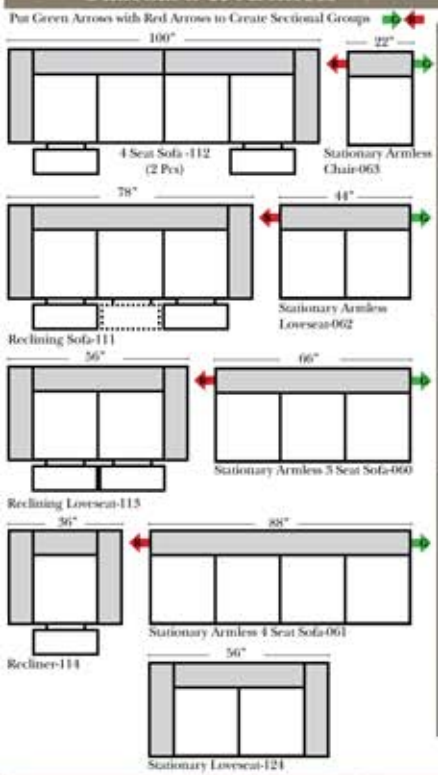

Mirage

European

Leather Furniture
Bakersfield, CA.

Standard & Armless

(All 4 seat items ship as one piece if stationary, two pieces if motion installed)

2 Piece Curve Sectional & Ottomans

L-Shape / 90 Degree Sectional

Note:
All Dimensions are approximate, if accuracy is crucial, please contact us for validation of the dimensions shown. However, a 1" to 2" variance can still apply due to foam and upholstery.

Mirage

European

Left Arm 3 Seat Sofa
w/ Right Return (22) (2 pc)

Right Arm 1 Seat
Sofa w/ 1/2 Curve

Right Arm
Lowseat

Chaise, Curves/Wedges & Conversation Sectionals

Put Green Arrows with Red Arrows to Create Sectional Groups
Put Orange Arrows with Tan Arrows to Create Sectional Groups