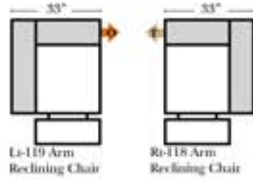

Note:
All Dimensions are approximate, if accuracy is crucial, please contact us for validation of the dimensions shown. However, a 1" to 2" variance can still apply due to foam and upholstery.

Mirage

European

Suggested Configura

Leather Furniture
Bakersfield, CA.

Stationary Armless 3 Seat Sofa (20)

Right Arm 1 Seat Sofa
w/ Left Return (22) (2 pc)

Right Arm 3 Seat
Sofa w/ 1/2 Curve

Left Arm 1 Seat Sofa
w/ Right Return (22) (2 pc)

Left Arm 3 Seat Sofa
w/ Right Return (22) (2 pc)

Right Arm 1 Seat
Sofa w/ 1/2 Curve

Right Arm
Lowseat

Chaise, Curves/Wedges & Conversation Sectionals

Put Green Arrows with Red Arrows to Create Sectional Groups
Put Orange Arrows with Tan Arrows to Create Sectional Groups