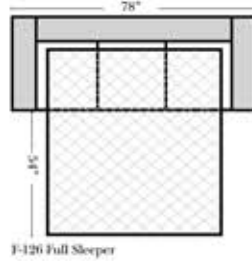

Sleepers

Put Green Arrows with Red Arrows to Create Sectional Groups
Put Blue Arrows with Yellow Arrows to Create Sectional Groups