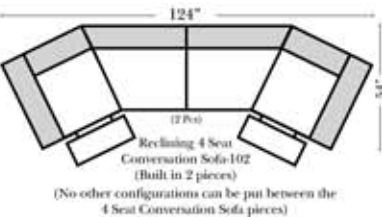

Note:
All Dimensions are approximate, if accuracy is crucial, please contact us for validation of the dimensions shown. However, a 1" to 2" variance can still apply due to foam and upholstery.

Mirage

European

Suggested Configura

Leather Furniture
Bakersfield, CA.

Stationary Armless 3 Seat Sofa (20)

Right Arm 1 Seat Sofa
w/ Left Return (22) (2 pc)

Right Arm 3 Seat
Sofa w/ 1/2 Curve

Left Arm 1 Seat Sofa
w/ Right Return (22) (2 pc)

Left Arm 3 Seat Sofa
w/ Right Return (22) (2 pc)

Right Arm 1 Seat
Sofa w/ 1/2 Curve

Right Arm
Lowseat

Chaise, Curves/Wedges & Conversation Sectionals

Put Green Arrows with Red Arrows to Create Sectional Groups
Put Orange Arrows with Tan Arrows to Create Sectional Groups