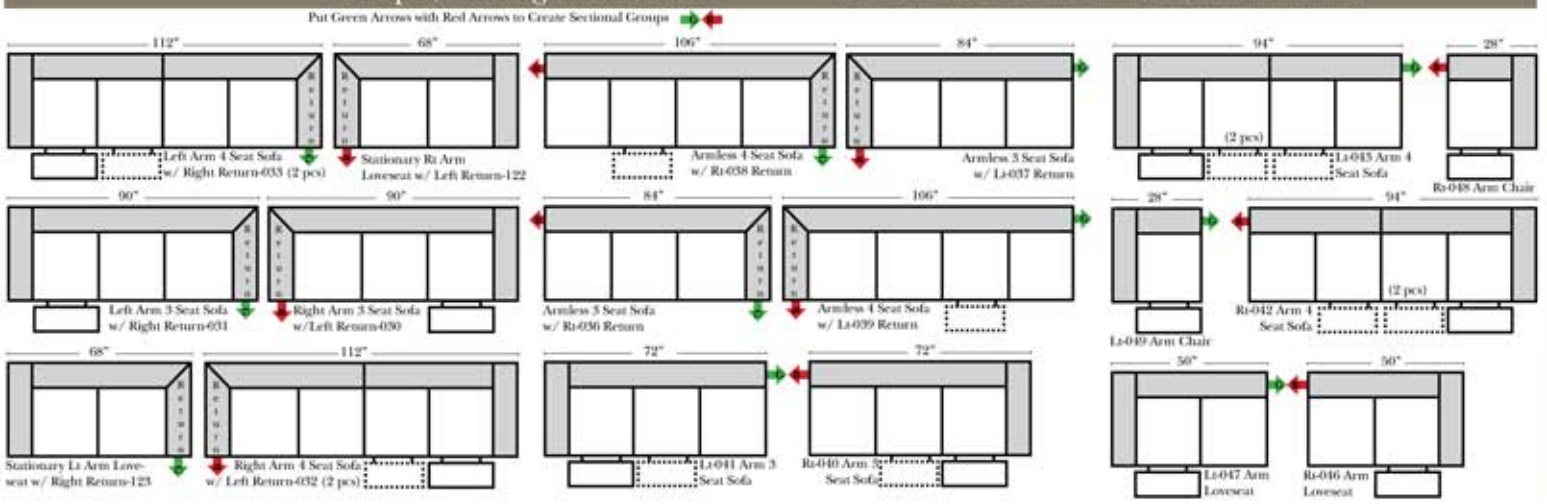

Mirage

European

Leather Furniture
Bakersfield, CA.

Standard & Armless

(All 4 seat items ship as one piece if stationary, two pieces if motion installed)

2 Piece Curve Sectional & Ottomans

L-Shape / 90 Degree Sectional

(All 4 seat items ship as one piece if stationary, two pieces if motion installed)

- | Standard: | Features |
|--|--|
| Available in Full & Top Grain Leathers | Available in Luxury Fabrics |
| Available in Luxury Fabrics | All Hardwood Frames |
| All Hardwood Frames | |
| Options: | |
| No. 33 Firm Foam (N/C Option) | Console Table - Standard as Espresso finish (N/C Option is Honey Oak finish) |
| Console Table - Standard as Espresso finish (N/C Option is Honey Oak finish) | Cup Holders - Standard as Silver finish (N/C Option is Black or Hammered Antique Finish) |
| Cup Holders - Standard as Silver finish (N/C Option is Black or Hammered Antique Finish) | Sofa Center Recliner (Additional Charge) |
| Sofa Center Recliner (Additional Charge) | Motorized Recliner Mechanism (additional Charge) |
| Motorized Recliner Mechanism (additional Charge) | Swivel Recliner Base (additional Charge) |
| Swivel Recliner Base (additional Charge) | Swivel Glider Mechanism (additional Charge) |
| Swivel Glider Mechanism (additional Charge) | Lift Chair Dual Motor Mechanism (additional Charge) |
| Lift Chair Dual Motor Mechanism (additional Charge) | |
| Sleeper Options: | (All the below options are at additional charges) |
| Full Sleeper available w/ Standard Mattress | Deluxe Innerspring Mattress: Full |
| Deluxe Innerspring Mattress: Full | Air Dream Coil Mattress: Full Only |
| Air Dream Coil Mattress: Full Only | |

Note:
All Dimensions are approximate, if accuracy is crucial, please contact us for validation of the dimensions shown. However, a 1" to 2" variance can still apply due to foam and upholstery.

Mirage

European