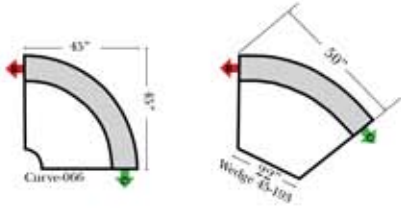

Note:
All Dimensions are approximate, if accuracy is crucial, please contact us for validation of the dimensions shown. However, a 1" to 2" variance can still apply due to foam and upholstery.

Mirage

European

Suggested Configura

Leather Furniture
Bakersfield, CA.

Stationary Armless 3 Seat Sofa (20)

Right Arm 1 Seat Sofa
w/ Left Return (22) (2 pc)

Right Arm 3 Seat
Sofa w/ 1/2 Curve

Left Arm 1 Seat Sofa
w/ Right Return (22) (2 pc)

Left Arm 3 Seat Sofa
w/ Right Return (22) (2 pc)

Right Arm 1 Seat
Sofa w/ 1/2 Curve

Right Arm
Lowseat

Chaise, Curves/Wedges & Conversation Sectionals

Put Green Arrows with Red Arrows to Create Sectional Groups
Put Orange Arrows with Tan Arrows to Create Sectional Groups