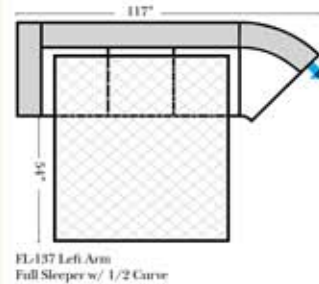

Sleepers

Put Green Arrows with Red Arrows to Create Sectional Groups
Put Blue Arrows with Yellow Arrows to Create Sectional Groups