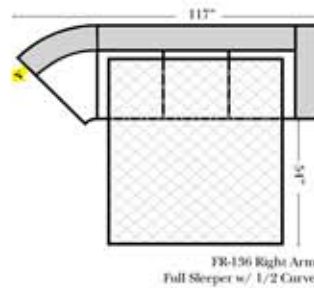

Sleepers

Put Green Arrows with Red Arrows to Create Sectional Groups
Put Blue Arrows with Yellow Arrows to Create Sectional Groups