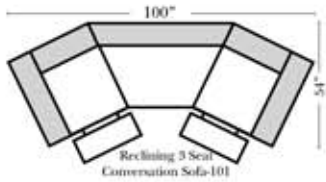

Note:
All Dimensions are approximate, if accuracy is crucial, please contact us for validation of the dimensions shown. However, a 1" to 2" variance can still apply due to foam and upholstery.

Mirage

European

Suggested Configura

Leather Furniture
Bakersfield, CA.

Stationary Armless 3 Seat Sofa (20)

Right Arm 1 Seat Sofa
w/ Left Return (22) (2 pc)

Right Arm 3 Seat
Sofa w/ 1/2 Curve

Left Arm 1 Seat Sofa
w/ Right Return (22) (2 pc)

Left Arm 3 Seat Sofa
w/ Right Return (22) (2 pc)

Right Arm 1 Seat
Sofa w/ 1/2 Curve

Right Arm
Lowseat

Chaise, Curves/Wedges & Conversation Sectionals

Put Green Arrows with Red Arrows to Create Sectional Groups
Put Orange Arrows with Tan Arrows to Create Sectional Groups