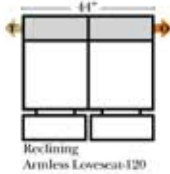

Note:
All Dimensions are approximate, if accuracy is crucial, please contact us for validation of the dimensions shown. However, a 1" to 2" variance can still apply due to foam and upholstery.

Mirage

European

Suggested Configura

Leather Furniture
Bakersfield, CA.

Stationary Armless 3 Seat Sofa (20)

Right Arm 1 Seat Sofa
w/ Left Return (22) (2 pc)

Right Arm 3 Seat
Sofa w/ 1/2 Curve

Left Arm 1 Seat Sofa
w/ Right Return (22) (2 pc)

Left Arm 3 Seat Sofa
w/ Right Return (22) (2 pc)

Right Arm 1 Seat
Sofa w/ 1/2 Curve

Right Arm
Lowseat

Chaise, Curves/Wedges & Conversation Sectionals

Put Green Arrows with Red Arrows to Create Sectional Groups
Put Orange Arrows with Tan Arrows to Create Sectional Groups