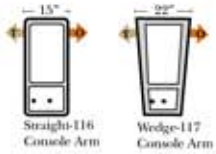

Mirage

European

Suggested Configura

Leather Furniture
Bakersfield, CA.

Stationary Armless 3 Seat Sofa (20)

Right Arm 1 Seat Sofa
w/ Left Return (22) (2 pc)

Right Arm 3 Seat
Sofa w/ 1/2 Curve

Left Arm 1 Seat Sofa
w/ Right Return (22) (2 pc)

Left Arm 3 Seat Sofa
w/ Right Return (22) (2 pc)

Right Arm 1 Seat
Sofa w/ 1/2 Curve

Right Arm
Lowseat

Chaise, Curves/Wedges & Conversation Sectionals

Put Green Arrows with Red Arrows to Create Sectional Groups
Put Orange Arrows with Tan Arrows to Create Sectional Groups

Sleepers

Put Green Arrows with Red Arrows to Create Sectional Groups
Put Blue Arrows with Yellow Arrows to Create Sectional Groups

The Suggested Configurations below are only a sample, please enjoy creating the configuration that fits and from the items on the opposite page.