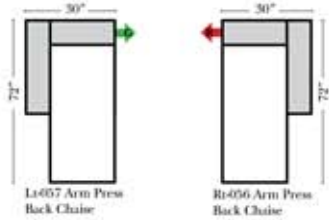

Note:
All Dimensions are approximate, if accuracy is crucial, please contact us for validation of the dimensions shown. However, a 1" to 2" variance can still apply due to foam and upholstery.

Mirage

European

Suggested Configura

Leather Furniture
Bakersfield, CA.

Stationary Armless 3 Seat Sofa (20)

Right Arm 1 Seat Sofa
w/ Left Return (22) (2 pc)

Right Arm 3 Seat
Sofa w/ 1/2 Curve

Left Arm 1 Seat Sofa
w/ Right Return (22) (2 pc)

Left Arm 3 Seat Sofa
w/ Right Return (22) (2 pc)

Right Arm 1 Seat
Sofa w/ 1/2 Curve

Right Arm
Lowseat

Chaise, Curves/Wedges & Conversation Sectionals

Put Green Arrows with Red Arrows to Create Sectional Groups
Put Orange Arrows with Tan Arrows to Create Sectional Groups